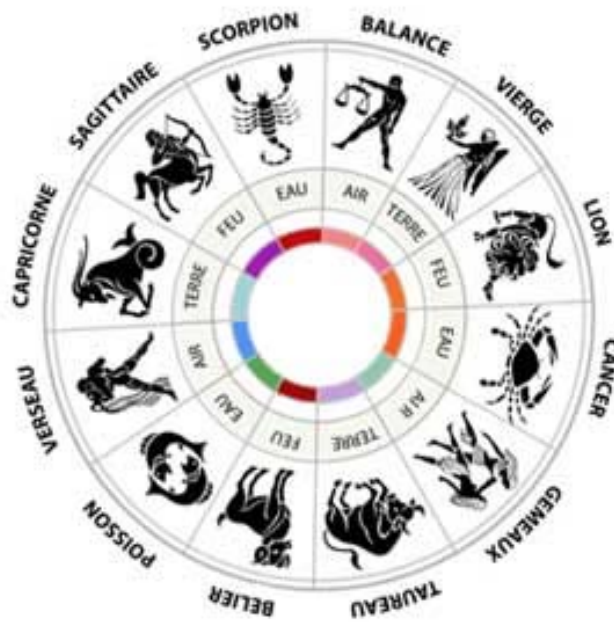

Introduction

An astrologer or a horoscope analyst is no God to predict whatever is going to happen in your life as if he or she has programmed it. Yet, how is it that their predictions turn out to be true? There are exceptions of course, since some fake people often pose as astrologers and deliver horoscope analysis with wrong interpretations, and predictions that are unlikely to happen.

One more factor that leads the astrologers to make wrong predictions is the wrong birth details given to him or her. You have to understand that the astrologer is not going to fix some phenomenon in your life and let you know beforehand. What an astrologer does is to calculate the planetary positions, present the planetary pattern through your natal chart, make an analysis to interpret the influence of the planets, and find out what kinds of experiences you are most likely to go through during the different phases of your life. The more experienced, analytical, introspective and psychic an astrologer is, the more accurate he or she is in making predictions. Time calculation is one more important factor in the field of zodiac astrology.

Astrological Planets

An Overview

As per the Hindu myth and astrology, there are nine planets that affect our terrestrial phenomena. Their Sanskrit equivalent and the symbols used by Western Astrologers are also given here for your ready reference.

Join the Vedic Astrology Forum at

http://www.mysticboard.com/vedic_astrology to have an in-depth knowledge about the zodiac.

Signs Of The Zodiac

Vedic astrology or Hindu astrology has been derived from the Vedas – the prime Hindu text of philosophy. It is the study of the positions of different planets with respect to the zodiac and the effect of these planets on an individual. The zodiac is divided into 12 signs or Rashis. As per the Vedic astrology the twelve signs of the zodiac are: